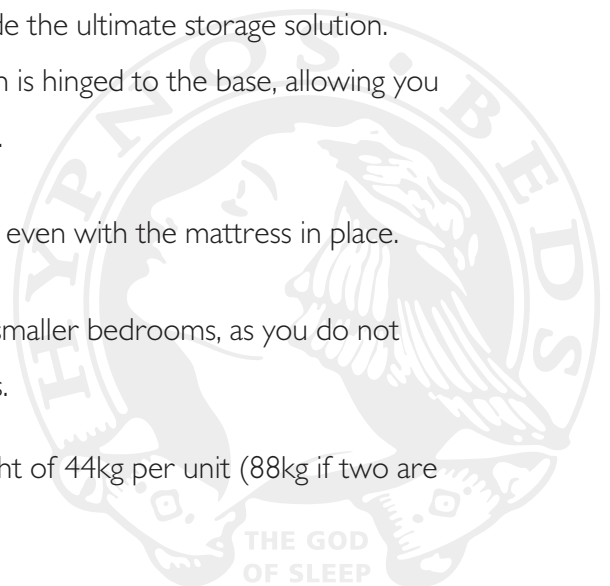

- Our SuperStorage™ divan bases provide the ultimate storage solution. Simply lift up the top of the divan, which is hinged to the base, allowing you to use the entire divan base for storage.
- Hydraulic springs make it easy to lift up, even with the mattress in place.
- This provides an excellent solution for smaller bedrooms, as you do not need to allow room to pull out drawers.
- We recommend a maximum load weight of 44kg per unit (88kg if two are linked together).