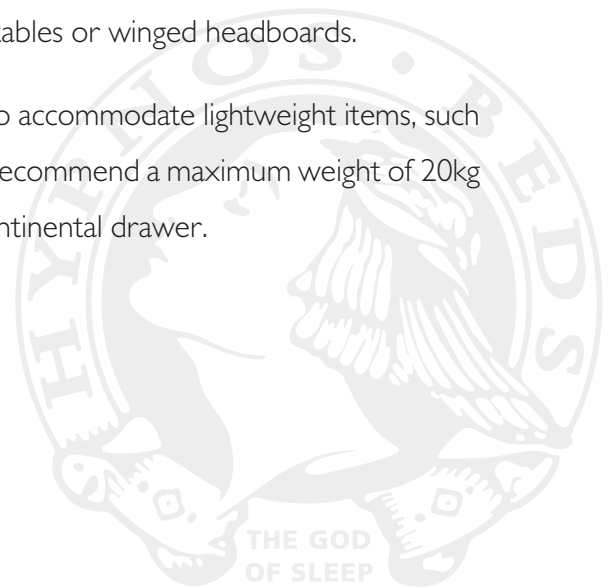

STORAGE

DRAWER OPTIONS

HIDDEN STORAGE DRAWERS

- Our deep divan bases can include drawers in various configurations to accommodate your personal needs.
- Standard-size drawers can be combined with smaller continental-size drawers for ease of opening next to bedside tables or winged headboards.
- These drawers have been designed to accommodate lightweight items, such as pillows, bed linen or clothing. We recommend a maximum weight of 20kg per standard drawer, or 10kg per continental drawer.
- Available on most deep divan bases.